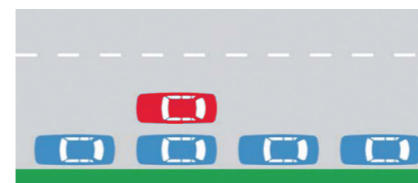

DOUBLE PARKING

A driver must not stop on a road between the centre of the road and another vehicle that is parked at the side of the road. (Penalty: exceeds $240 + two demerit points)

EFFECTIVE: 1 JULY 2009

THE COST OF TAKING YOUR CHILDREN TO SCHOOL DEPENDS ENTIRELY ON YOU