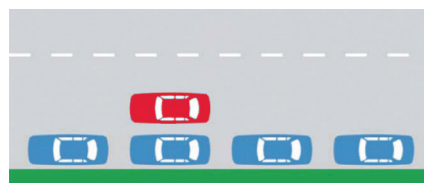

SCHOOL SAFETY NOTICE TO DRIVERS

In the interest of CHILD SAFETY there is NO EXCUSE for disobeying traffic control signs and road rules in the vicinity of a school. Please read and understand the following traffic controls around your school;

NO STOPPING

Under no circumstances are you permitted to stop on a length of road to which a NO STOPPING sign applies. (Penalty: exceeds $240 + two demerit points)

NO PARKING

You are permitted to stop in a NO PARKING zone only while you are engaged in dropping off or picking up passengers. You must not stop for more than two minutes. You must stay within three metres of your vehicle. (Penalty: exceeds $130+ two demerit points)

BUS ZONE

You are not permitted to stop in a BUS ZONE unless you are driving a public bus. (Penalty: exceeds $240 + two demerit points)

CHILDREN'S CROSSING

You are not permitted to stop within 20 metres before the crossing and 10 metres after the crossing. (Penalty: exceeds $320 + two demerit points)

DOUBLE PARKING

A driver must not stop on a road between the centre of the road and another vehicle that is parked at the side of the road. (Penalty: exceeds $240 + two demerit points)

EFFECTIVE: 1 JULY 2009

THE COST OF TAKING YOUR CHILDREN TO SCHOOL DEPENDS ENTIRELY ON YOU

SCHOOL SAFETY NOTICE TO DRIVERS

In the interest of CHILD SAFETY there is NO EXCUSE for disobeying traffic control signs and road rules in the vicinity of a school. Please read and understand the following traffic controls around your school;

NO STOPPING

Under no circumstances are you permitted to stop on a length of road to which a NO STOPPING sign applies. (Penalty: exceeds $240 + two demerit points)

NO PARKING

You are permitted to stop in a NO PARKING zone only while you are engaged in dropping off or picking up passengers. You must not stop for more than two minutes. You must stay within three metres of your vehicle. (Penalty: exceeds $130+ two demerit points)

BUS ZONE

You are not permitted to stop in a BUS ZONE unless you are driving a public bus. (Penalty: exceeds $240 + two demerit points)

CHILDREN'S CROSSING

You are not permitted to stop within 20 metres before the crossing and 10 metres after the crossing. (Penalty: exceeds $320 + two demerit points)