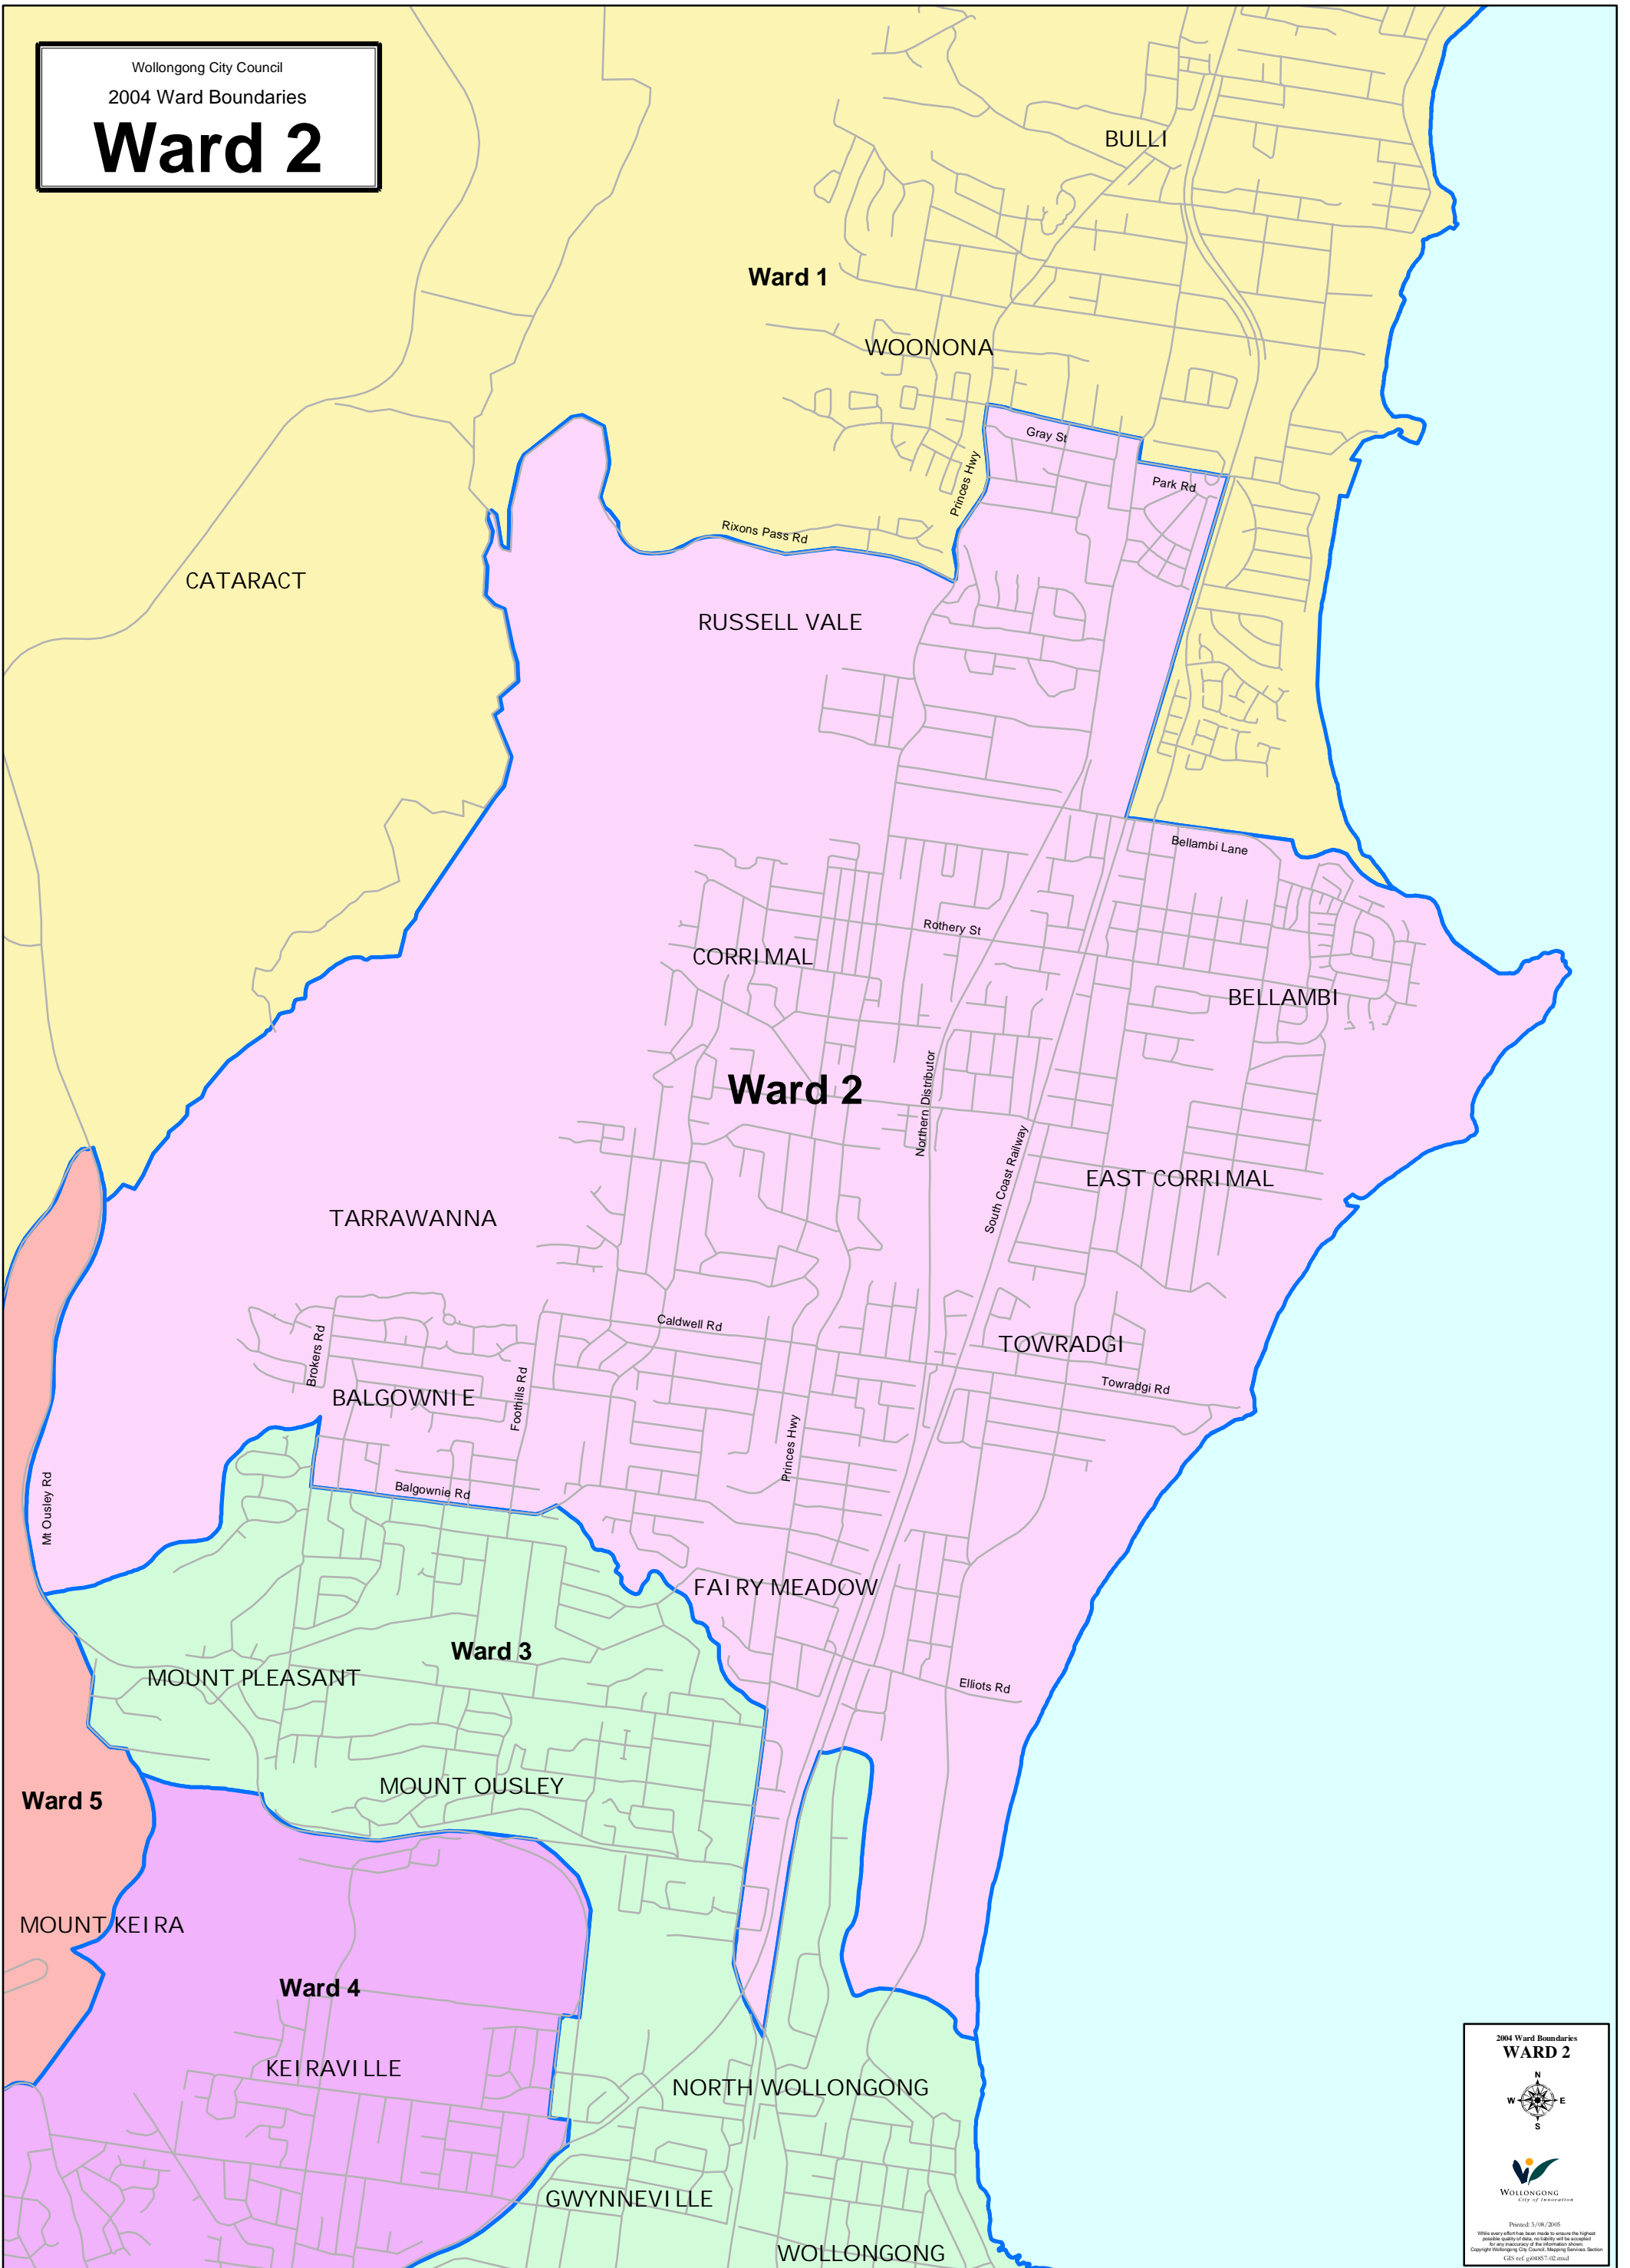

Wollongong City Council
2004 Ward Boundaries
Ward 2

2004 Ward Boundaries
WARD 2

WOLLONGONG
City of Innovation

Printed: 5/18/2005
While every effort has been made to ensure the highest possible quality of data, no liability will be accepted for any inaccuracy of the information shown.
Copyright Wollongong City Council, Mapping Services Section
GIS ref. p04857-02.mxd