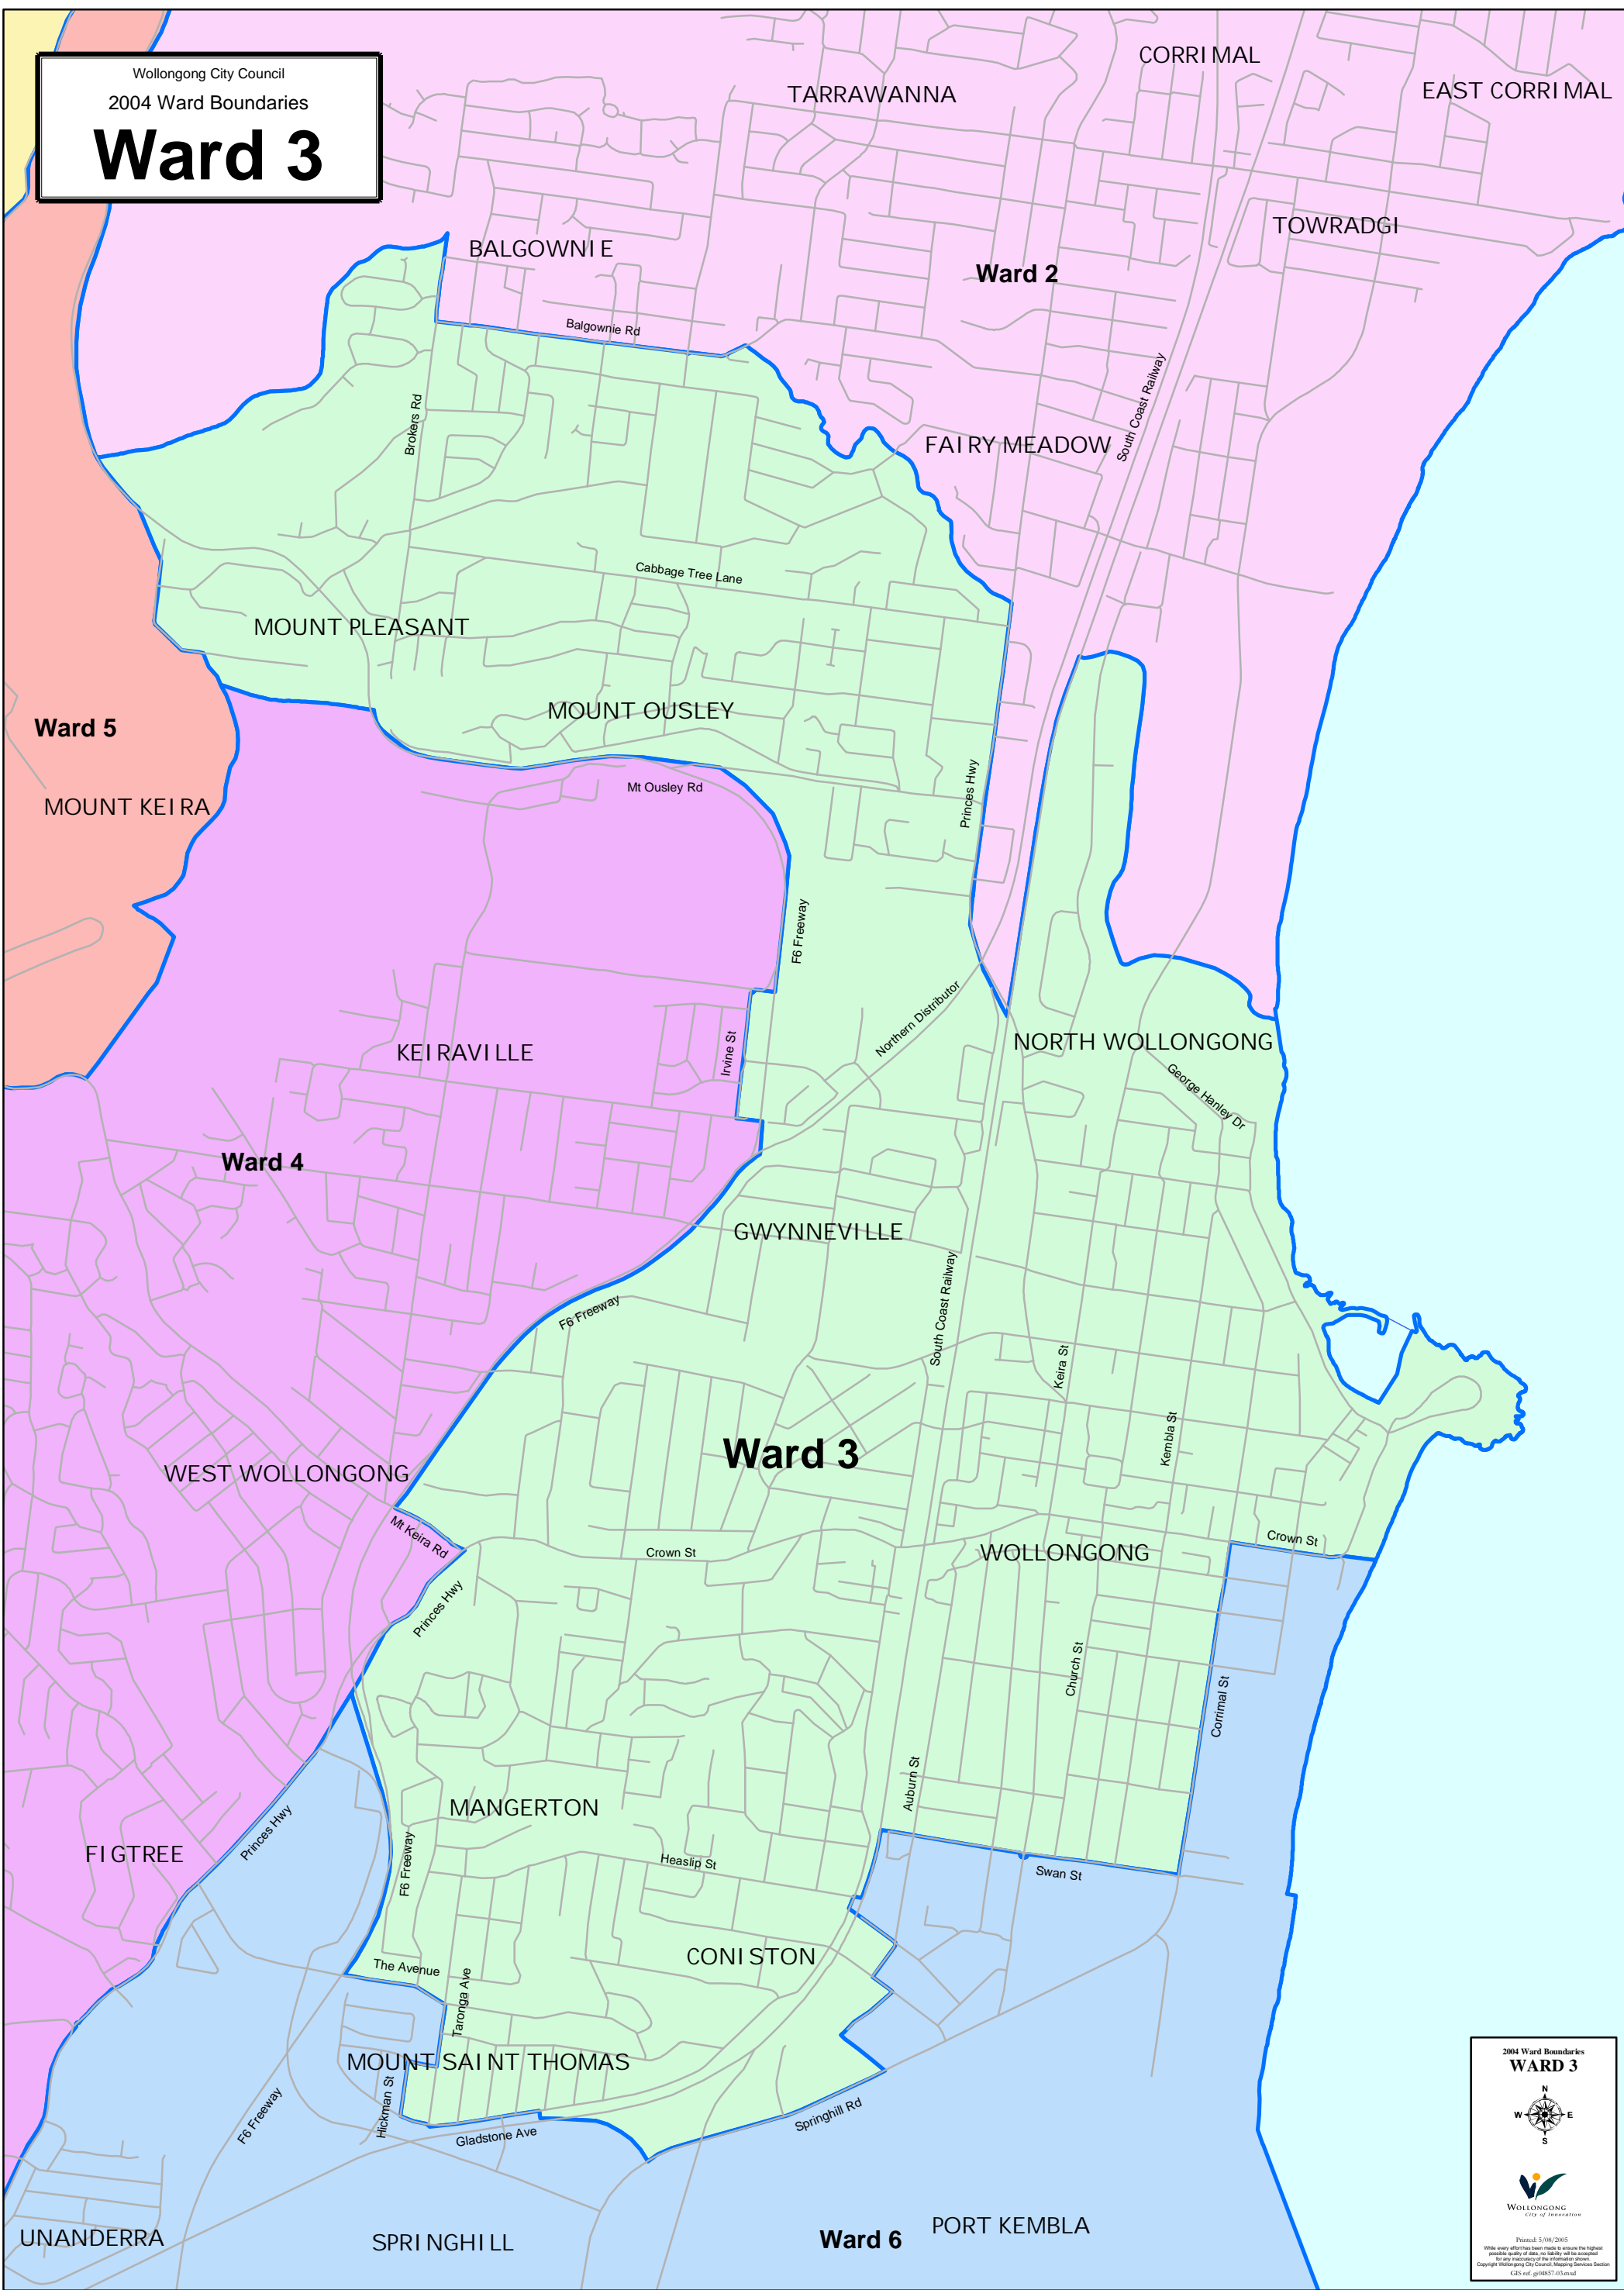

Wollongong City Council  
2004 Ward Boundaries  
**Ward 3**

2004 Ward Boundaries  
**WARD 3**

WOLLONGONG  
City of Innovation

Printed: 5/08/2015  
While every effort has been made to ensure the highest possible quality of data, no liability will be accepted for any inaccuracy of the information shown.  
Copyright Wollongong City Council, Mapping Services Section  
GIS ref: gms05733.mxd