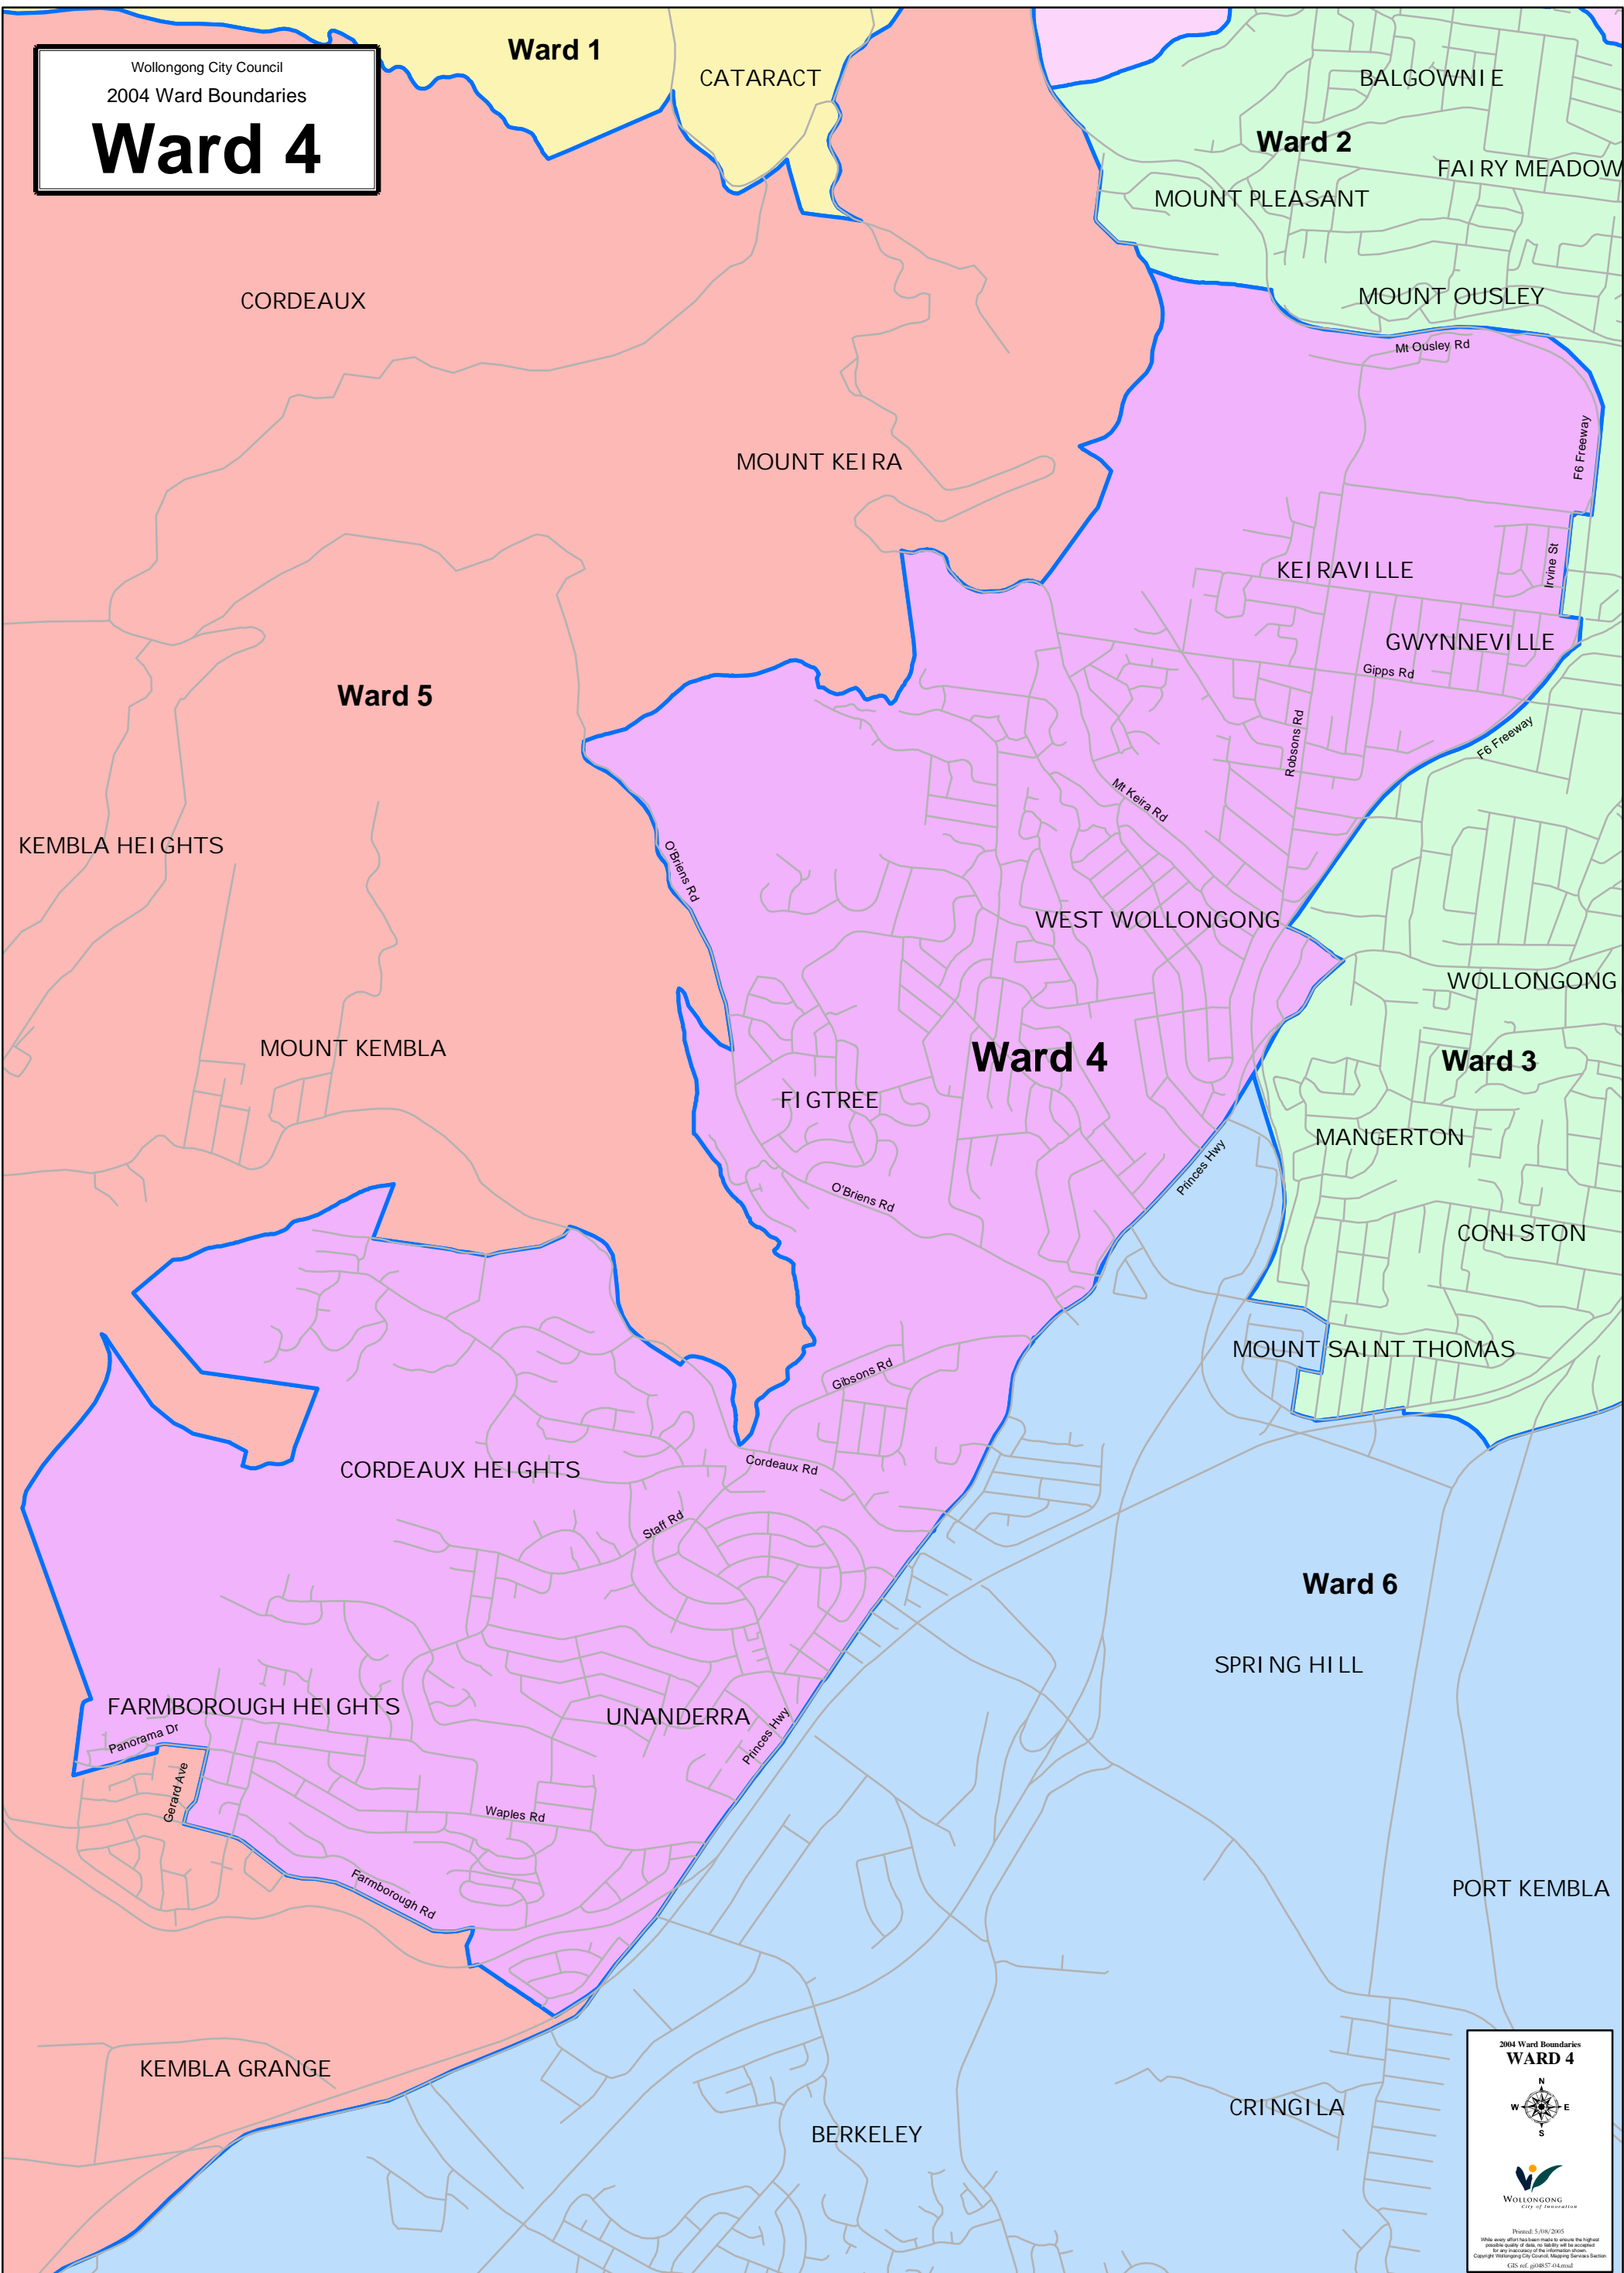

Wollongong City Council  
2004 Ward Boundaries  
**Ward 4**

2004 Ward Boundaries  
**WARD 4**

WOLLONGONG  
City of Innovation

Revised: 5/08/2005  
While every effort has been made to ensure the highest possible quality of data, the City is not responsible for any inaccuracy of the information shown.  
Copyright Wollongong City Council Mapping Services Section  
GIS ref: g94857.04.mxd