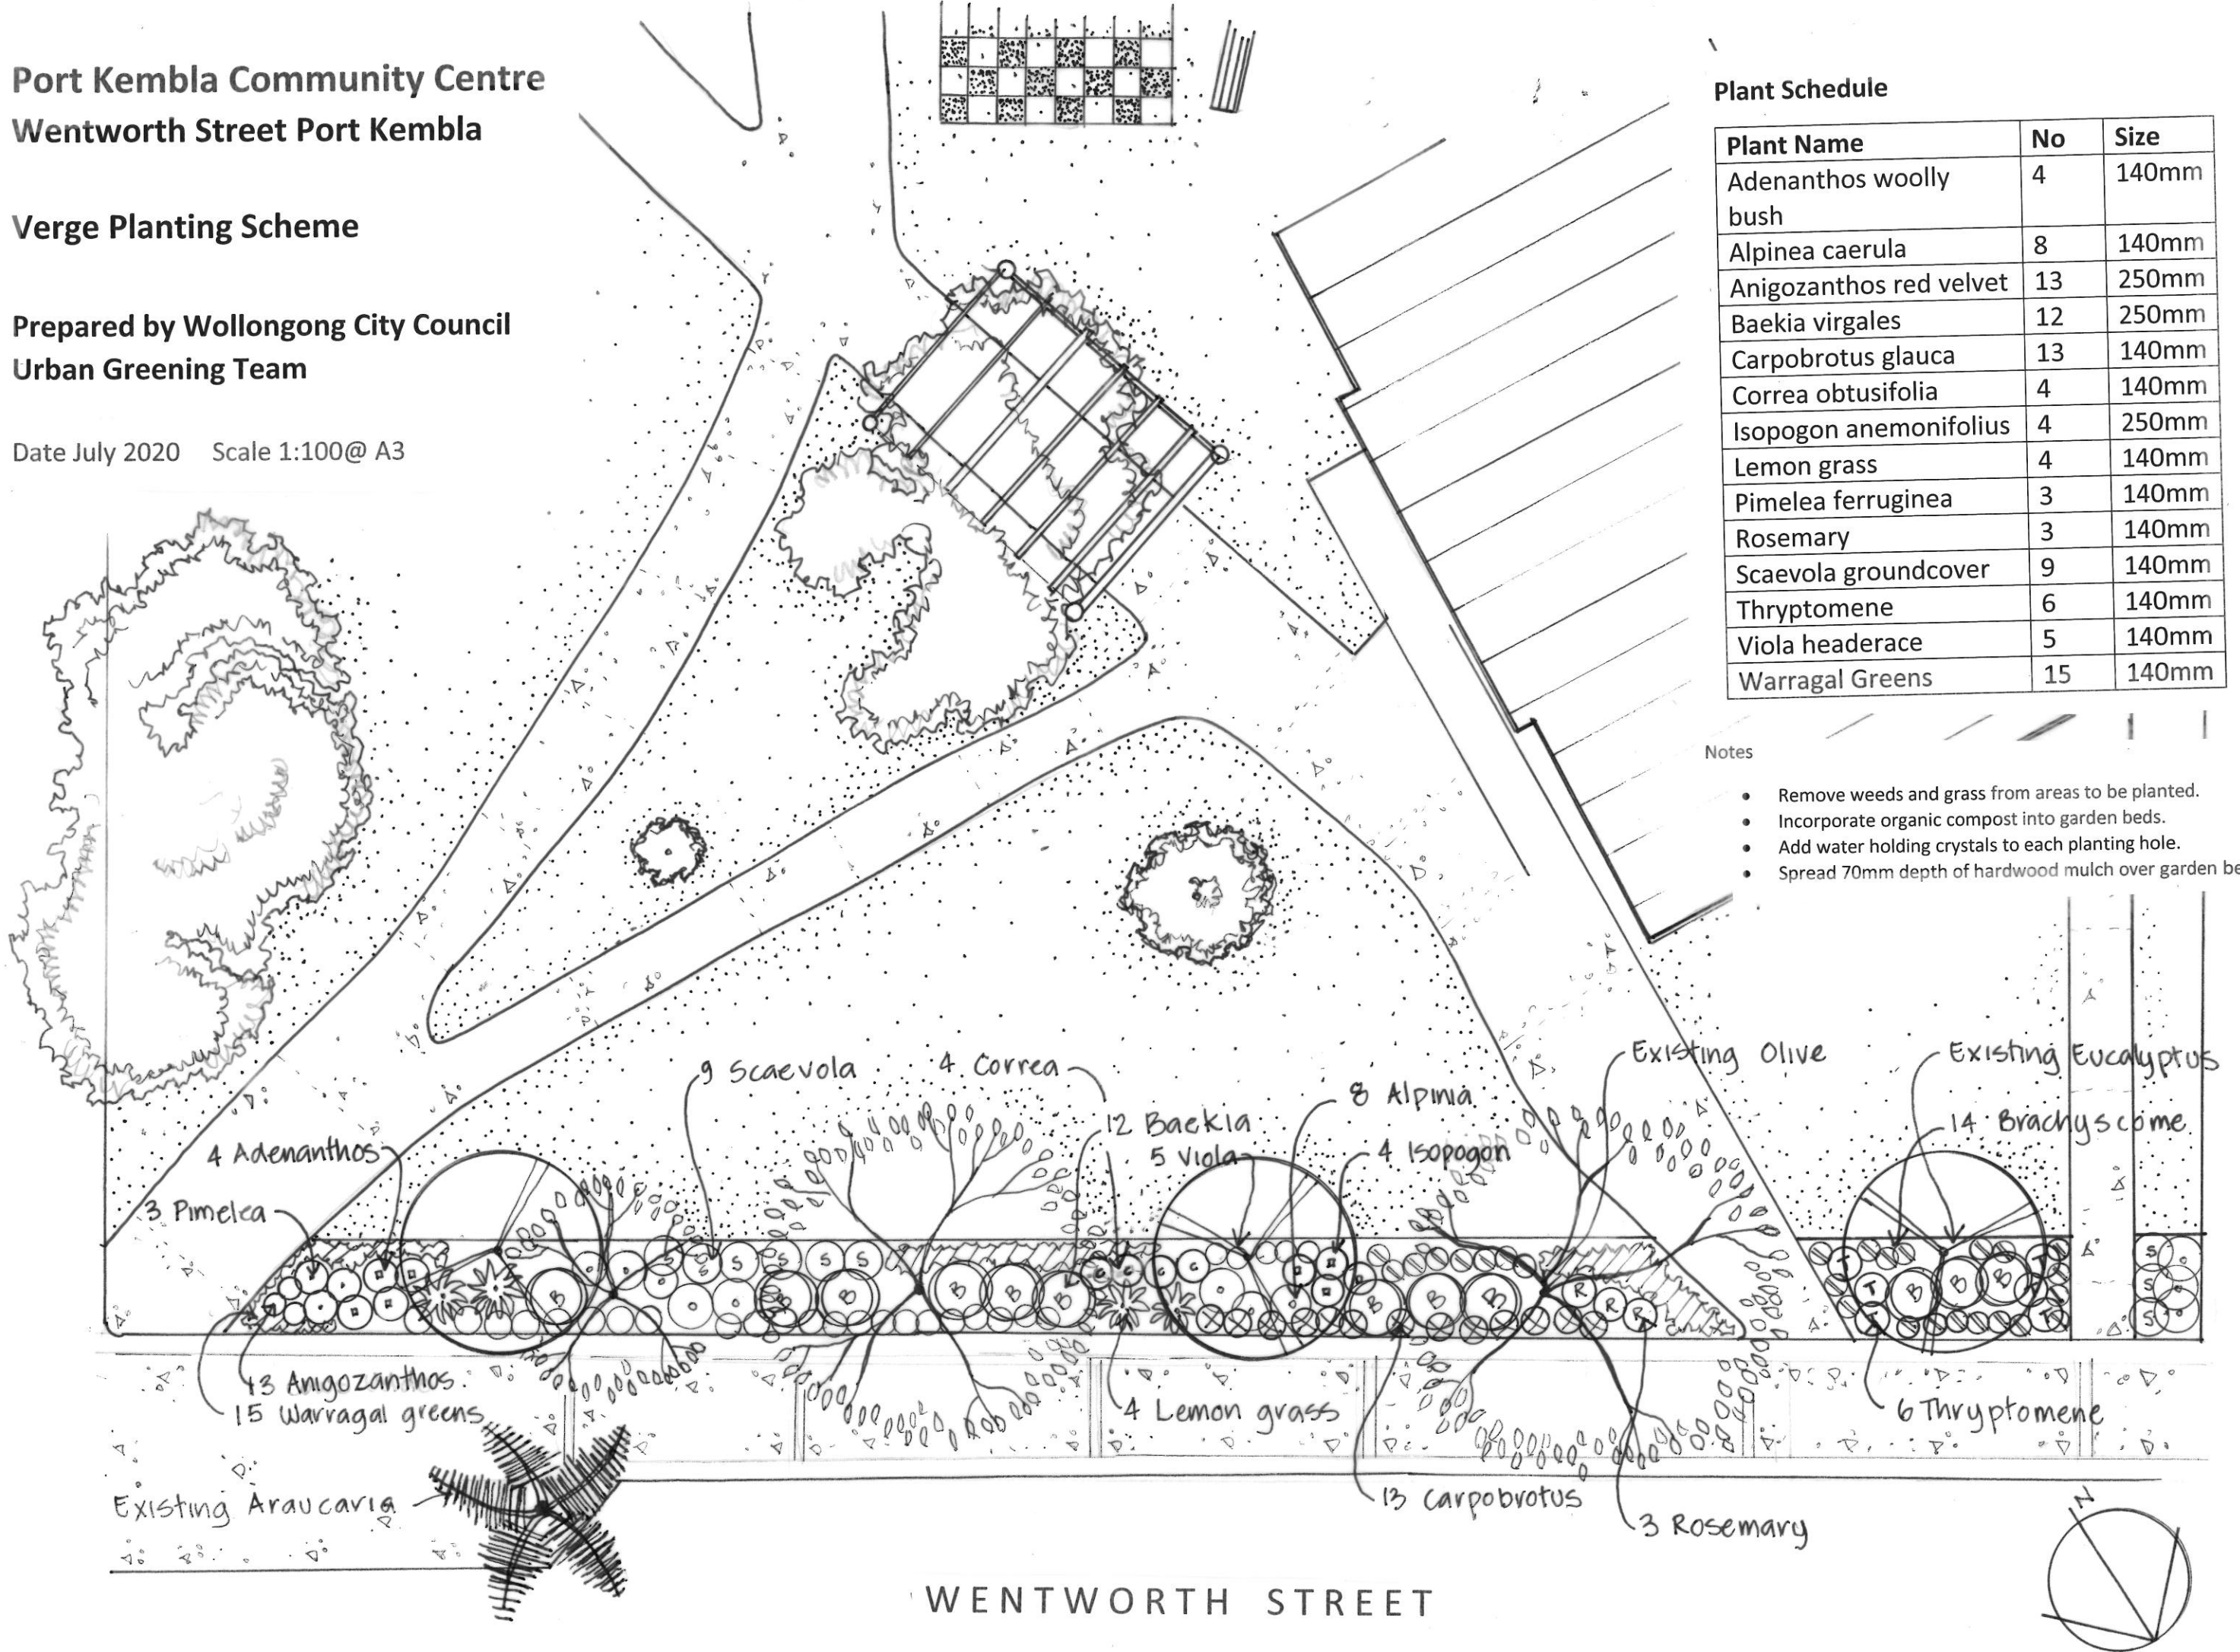

**Port Kembla Community Centre
Wentworth Street Port Kembla**

Verge Planting Scheme

Prepared by Wollongong City Council
Urban Greening Team

Date July 2020 Scale 1:100@ A3

Plant Schedule

Plant Name	No	Size
Adenanthos woolly bush	4	140mm
Alpinea caerula	8	140mm
Anigozanthos red velvet	13	250mm
Baekia virgales	12	250mm
Carpobrotus glauca	13	140mm
Correa obtusifolia	4	140mm
Isopogon anemonifolius	4	250mm
Lemon grass	4	140mm
Pimelea ferruginea	3	140mm
Rosemary	3	140mm
Scaevola groundcover	9	140mm
Thryptomene	6	140mm
Viola headerace	5	140mm
Warragal Greens	15	140mm

Notes

- Remove weeds and grass from areas to be planted.
- Incorporate organic compost into garden beds.
- Add water holding crystals to each planting hole.
- Spread 70mm depth of hardwood mulch over garden beds

WENTWORTH STREET