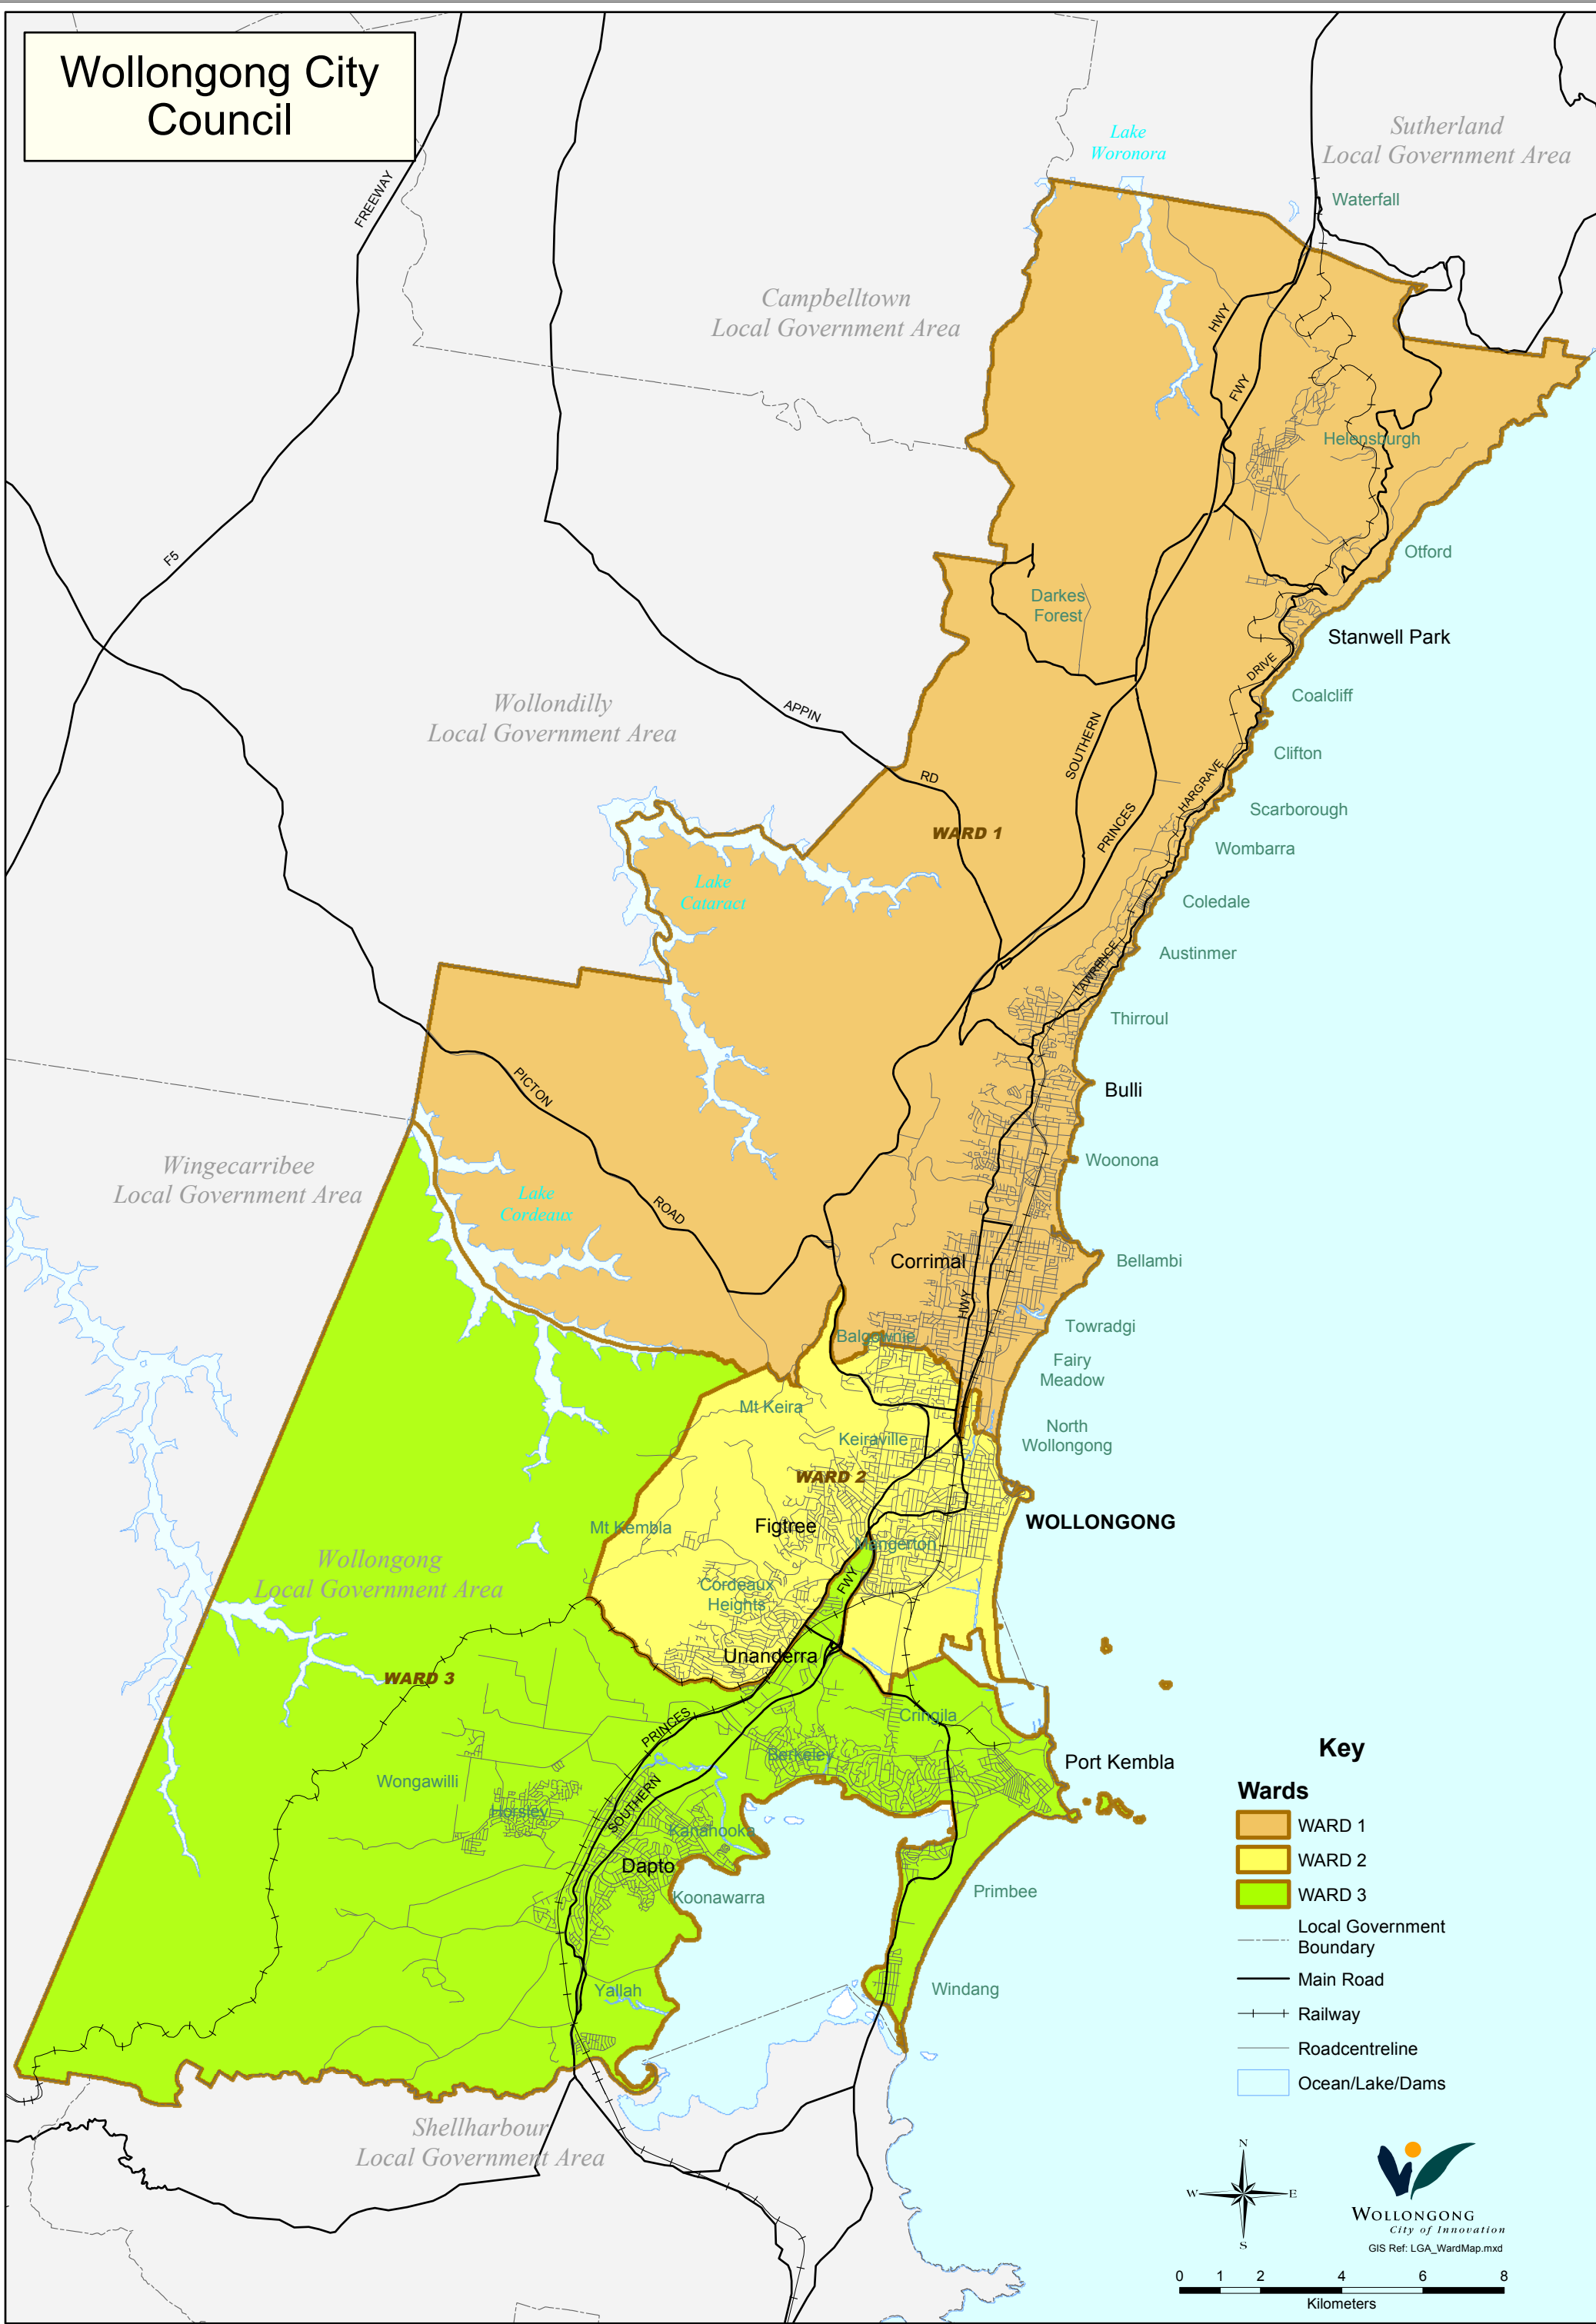

## Key

### Wards

- WARD 1
- WARD 2
- WARD 3

- Local Government Boundary
- Main Road
- Railway
- Roadcentreline
- Ocean/Lake/Dams

**WOLLONGONG**  
City of Innovation  
GIS Ref: LGA\_WardMap.mxd