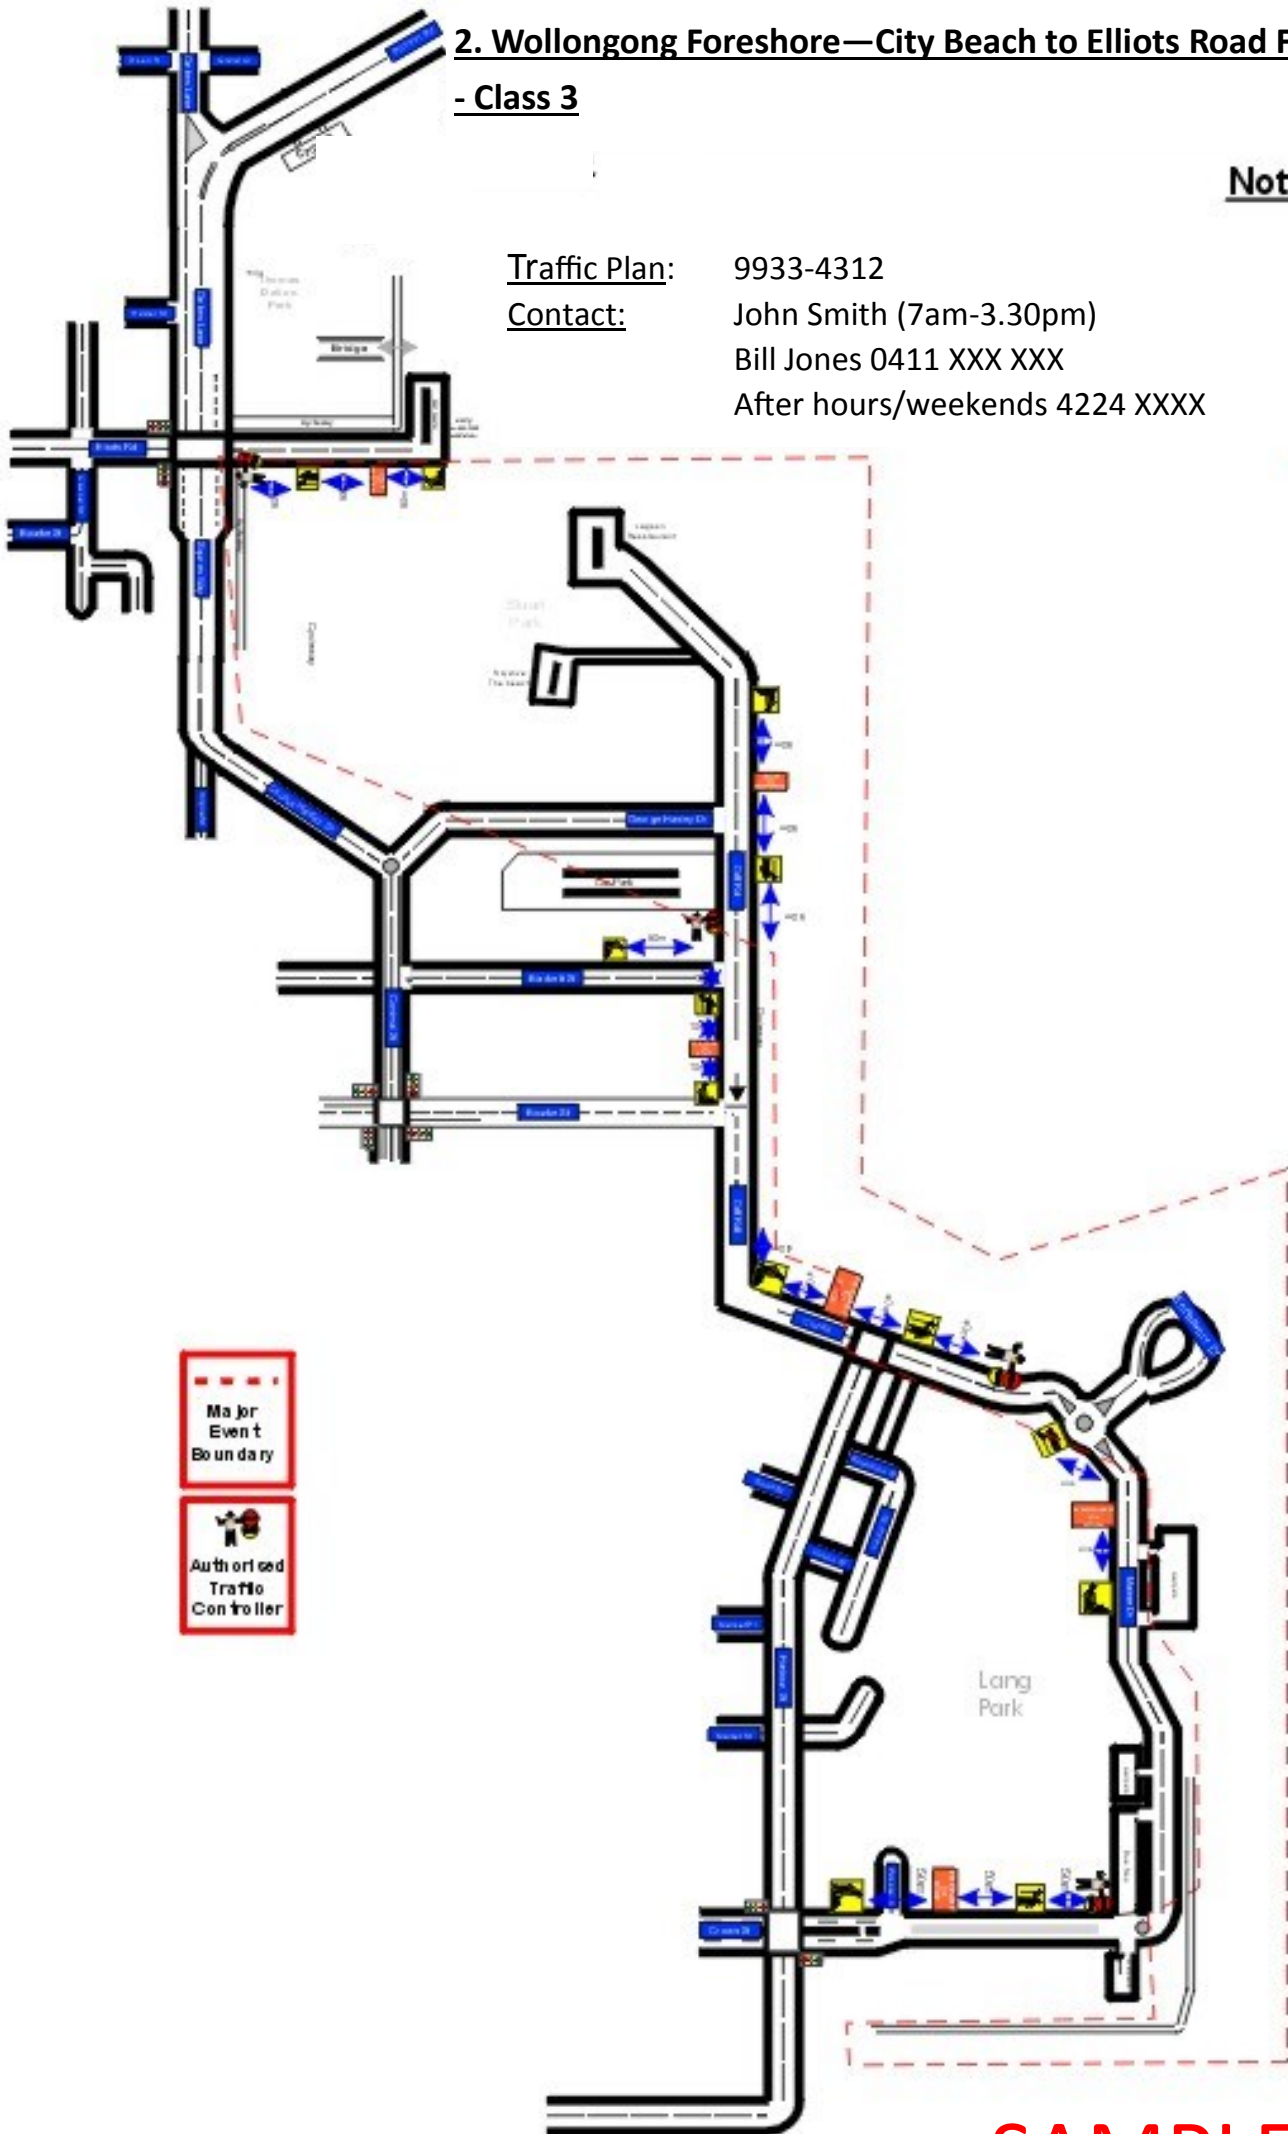

2. Wollongong Foreshore—City Beach to Elliotts Road Fairy Meadow
- Class 3

Not to Scale

Traffic Plan: 9933-4312
Contact: John Smith (7am-3.30pm)
Bill Jones 0411 XXX XXX
After hours/weekends 4224 XXXX

Major Event Boundary

Authorized Traffic Controller

SAMPLE ONLY