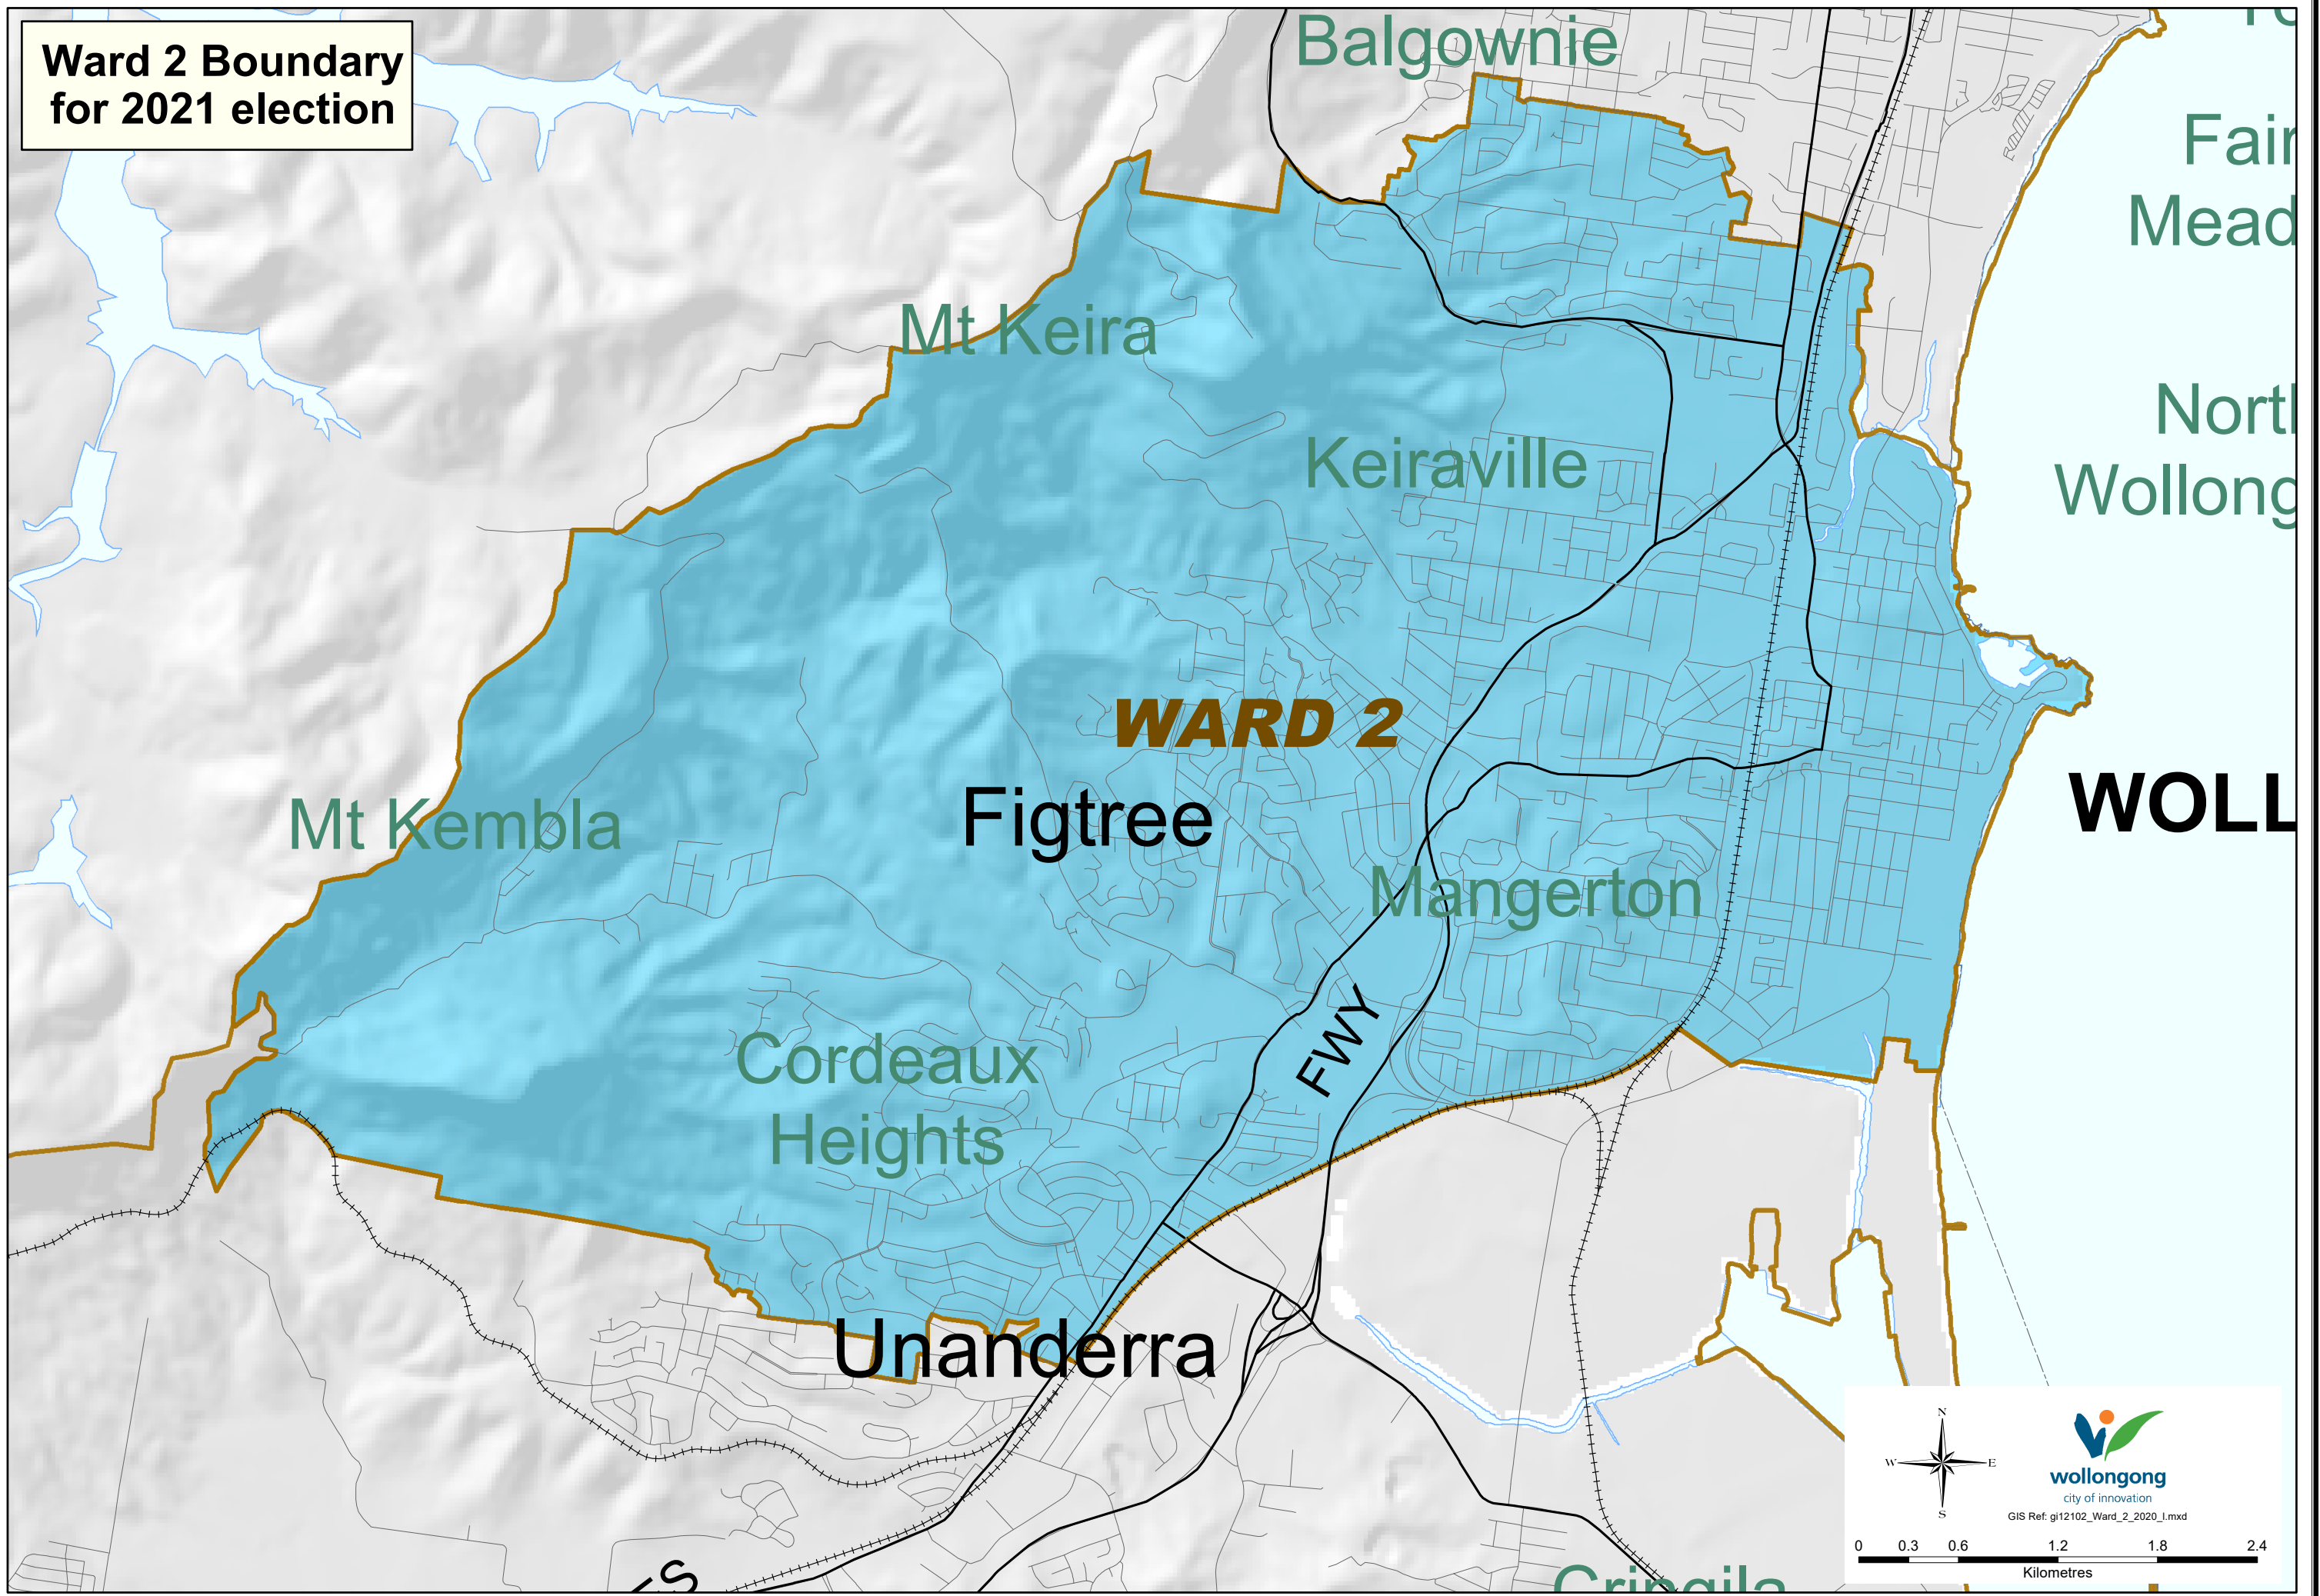

**Ward 2 Boundary  
for 2021 election**

0 0.3 0.6 1.2 1.8 2.4  
Kilometres

wollongong  
city of innovation  
GIS Ref: g12102\_Ward\_2\_2020\_1.mxd